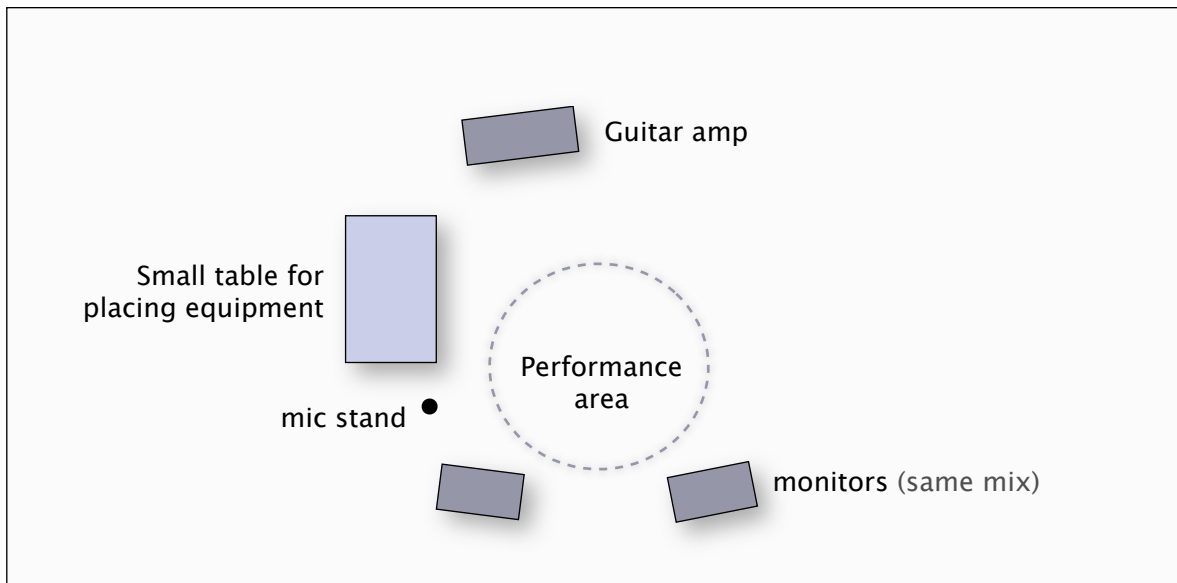

RAFAEL TORAL Stage Plan

AUDIENCE

TECHNICAL REQUIREMENTS

- ▶ Quality PA system with power adequate to the room
- ▶ 2 DI boxes (or lines for small Mackie mixer balanced jack out)
- ▶ 1 guitar amplifier (50 to 100W, Orange, Marshall, Fender or equivalent)
- ▶ 1 mic to the amplifier (Sennheiser e606, or MD 421, SM 57, etc)
- ▶ 1 mic stand
- ▶ 1 small table, approx. 1m (3 ft.) wide
- ▶ Power outlet under table
- ▶ 2 audio monitors (same mix)

Required time for setup and sound-check: 2 hours.

Light: amber/ white, soft, from above, to be discussed with technician